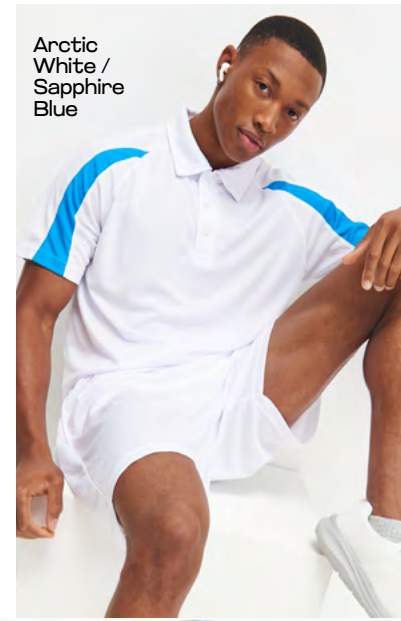

Charcoal /
Jet Black

JC043
CONTRAST COOL POLO

100% Polyester
140gsm

[Click here for more info](#)

Arctic White /
Sapphire Blue