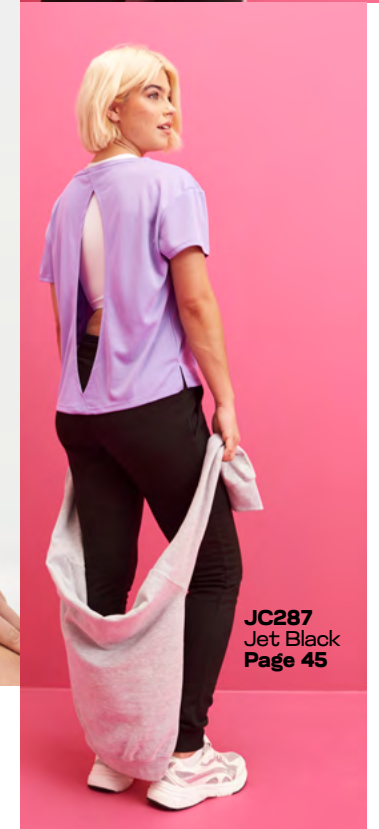

## JC013 WOMEN'S OPEN BACK T

100% Polyester  
140gsm

21 78 90 97

[Click here for more info](#)

JC074  
Jet Black  
Page 125

Digital  
Lavender

Arctic  
White

JC287  
Jet Black  
Page 45