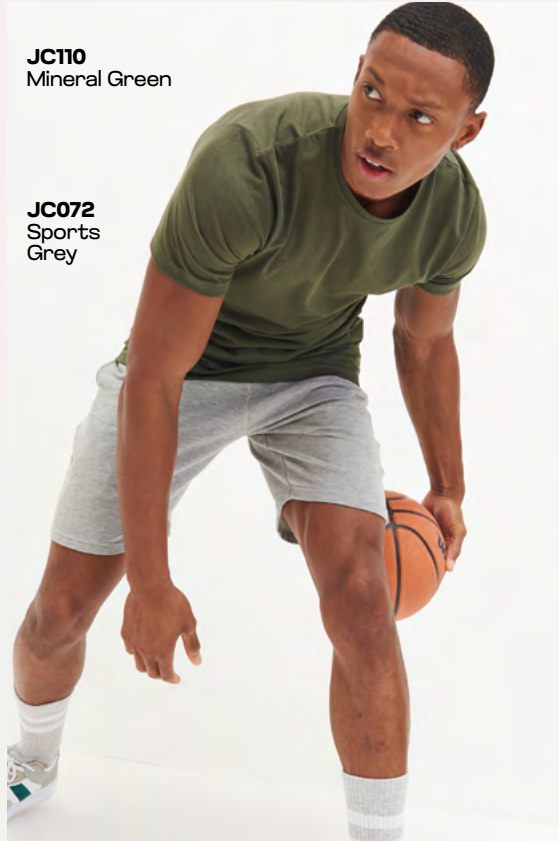

JC086
Jet Black

JC110
Mineral Green

JC072
Sports
Grey