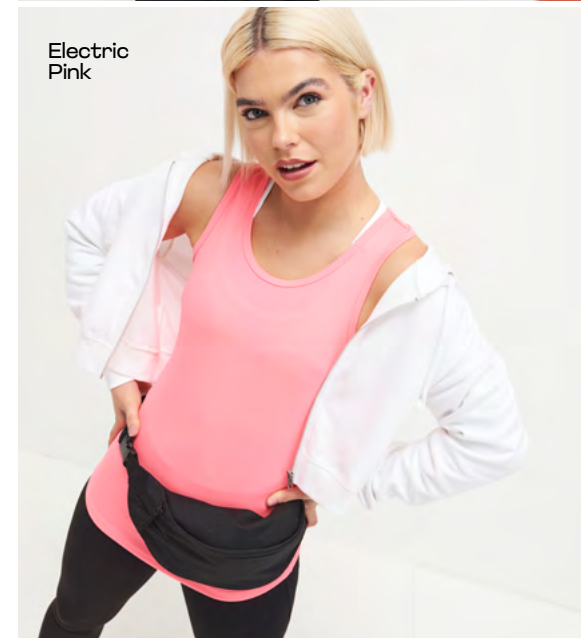

JC287
Digital
Lavender