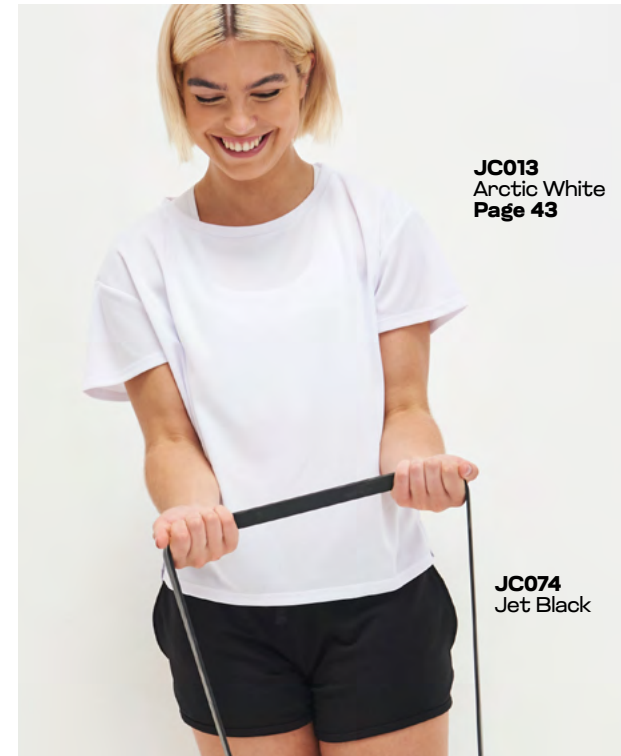

JC027
Arctic White /
Jet Black

JC074
WOMEN'S COOL
JOG SHORT

60% Polyester / 35% Cotton / 5% Elastane
240gsm

90

[Click here for more info](#)

JC013
Arctic White
Page 43

JC074
Jet Black