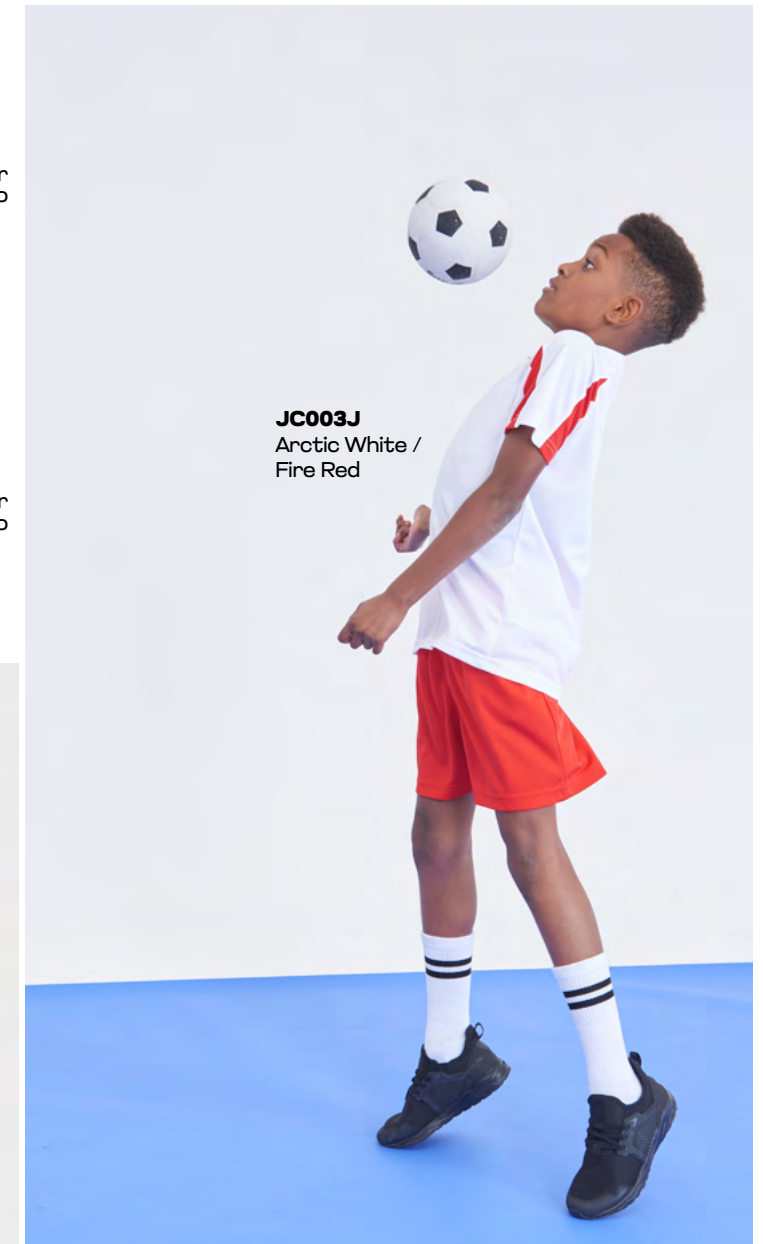

**JC003J**  
KIDS CONTRAST COOL T

100% Polyester  
140gsm

[Click here for more info](#)

100	104	109	121	134
137	161	163	164	

**JC201J**  
Fire Red

**JC201J**  
Purple

**JC003J**  
Arctic White /  
Fire Red

**JC003J**  
Arctic White /  
Fire Red