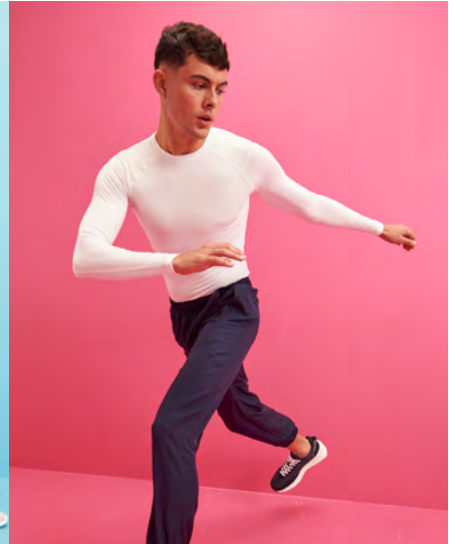

JustCool
AWDis

**WE
ARE
AWDis**

www.awdisbrands.com