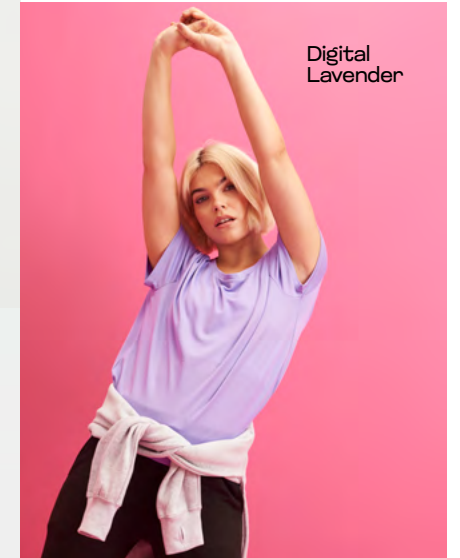

## JC013 WOMEN'S OPEN BACK T

100% Polyester  
140gsm

21 78 90 97

[Click here for more info](#)

JC074  
Jet Black  
Page 125

Digital  
Lavender

Arctic  
White

JC287  
Jet Black  
Page 45