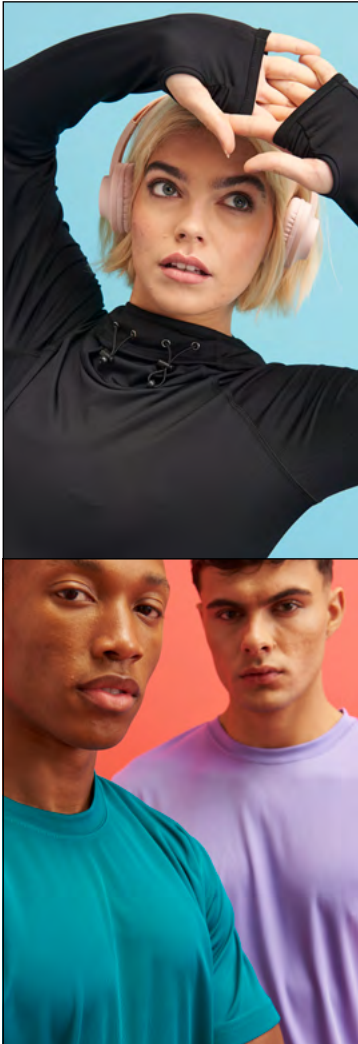

FABRIC GUIDE