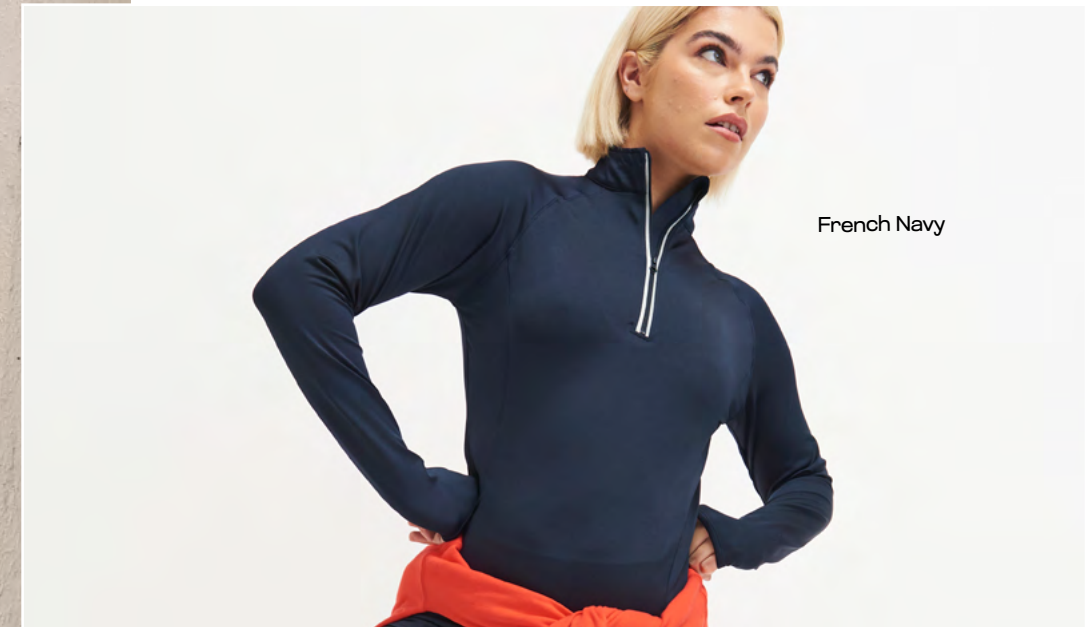

JC036
Charcoal /
Jet Black
Page 30

JC035

WOMEN'S COOL FLEX 1/4 ZIP TOP

86% Polyester / 14% Elastane
280gsm

1 90 181

[Click here for more info](#)

French Navy