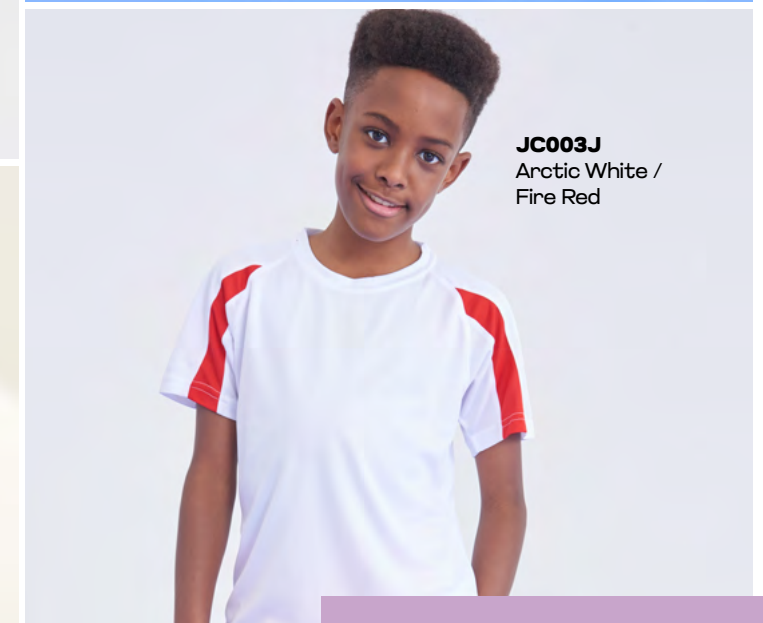

**JC003J**  
KIDS CONTRAST COOL T

100% Polyester  
140gsm

[Click here for more info](#)

100	104	109	121	134
137	161	163	164	

**JC201J**  
Fire Red

**JC201J**  
Purple

**JC003J**  
Arctic White /  
Fire Red

**JC003J**  
Arctic White /  
Fire Red